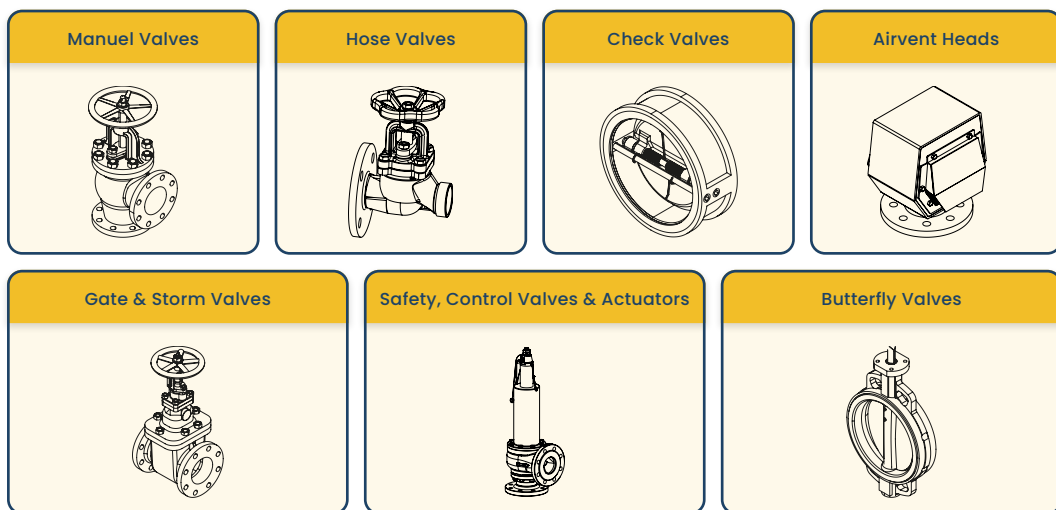

VALVES & VALVE ACCESSORIES

Arma has a wide range of marine valves and accessories in stock, compliant with JIS and DIN standards. Portfolio includes manual, butterfly, check, gate, safety, and control valves with actuators for critical shipboard systems, ensuring safety, compliance, and reliable long-term performance. Also special seatrings and high performance valves are the key products of Arma valve stock.

JIS