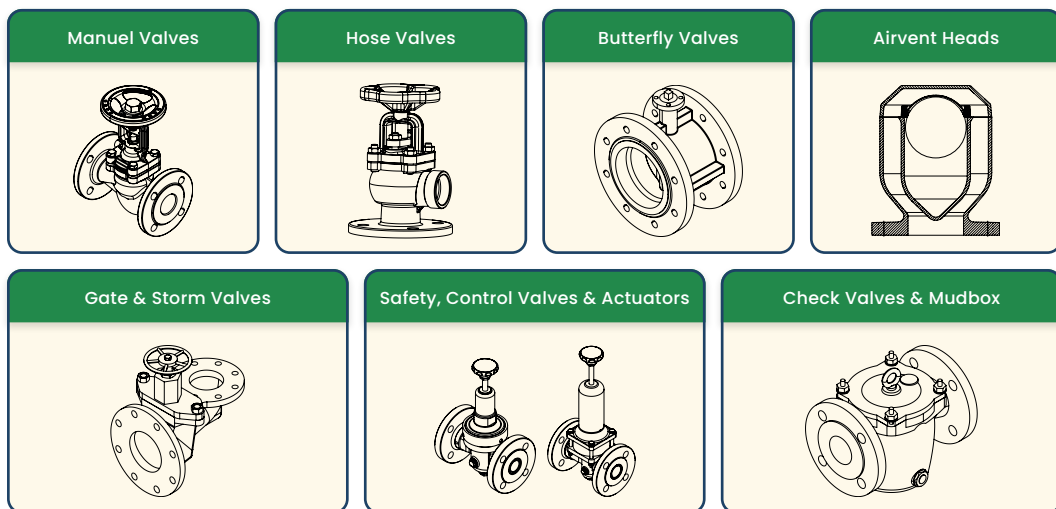

DIN

		JIS STANDARD					DIN STANDARD				
		5K	10K	16K	20K	40K	PN6	PN10	PN16	PN25	PN40
15	FOD	80	95	95	95	115	80	95	95	95	115
	PCD	60	70	70	70	80	55	65	65	65	65
	HOLES	4x12	4x15	4x15	4x15	4x19	4x14	4x14	4x14	4x14	4x14
20	FOD	85	100	100	100	100	90	100	100	100	100
	PCD	65	75	75	75	75	65	75	75	75	75
	HOLES	4x12	4x15	4x15	4x15	4x15	4x14	4x14	4x14	4x14	4x14
25	FOD	95	125	125	125	130	100	115	115	125	130
	PCD	75	90	90	90	95	65	85	85	90	95
	HOLES	4x12	4x19	4x19	4x19	4x19	4x14	4x14	4x14	4x19	4x14
32	FOD	115	135	135	135	140	120	140	140	140	140
	PCD	90	100	100	100	105	90	100	100	100	105
	HOLES	4x15	4x19	4x19	4x19	4x19	4x14	4x18	4x18	4x19	4x18
40	FOD	120	140	140	140	160	130	150	150	150	150
	PCD	95	105	105	105	120	100	110	110	110	110
	HOLES	4x15	4x19	4x19	4x19	4x23	4x14	4x18	4x18	4x18	4x18
50	FOD	130	155	155	155	165	140	165	165	165	165
	PCD	105	120	120	120	130	110	125	125	125	125
	HOLES	4x15	4x19	8x19	8x19	8x23	4x14	4x18	4x18	4x18	4x18
65	FOD	155	175	175	175	200	160	185	185	185	185
	PCD	130	140	140	140	160	130	145	145	145	145
	HOLES	4x15	4x19	8x19	8x19	8x23	4x14	4x18	4x18	8x18	8x18
80	FOD	180	185	200	200	210	190	200	200	200	200
	PCD	145	150	160	160	170	150	160	160	160	160
	HOLES	4x19	8x19	8x23	8x23	8x23	4x18	8x18	8x18	8x18	8x18
100	FOD	200	210	225	225	250	210	220	220	235	235
	PCD	165	175	185	185	205	170	180	180	190	190
	HOLES	8x19	8x19	8x23	8x23	8x25	4x18	8x18	8x18	8x22	8x22
125	FOD	235	250	270	270	300	240	250	250	270	270
	PCD	200	210	225	225	250	200	210	210	220	220
	HOLES	8x19	8x23	8x25	8x25	8x25	8x18	8x18	8x18	8x26	8x26
150	FOD	265	280	305	305	355	265	285	285	300	300
	PCD	230	240	260	260	295	225	240	240	250	250
	HOLES	8x19	8x23	12x25	12x25	12x33	8x18	8x22	8x22	8x26	8x26
200	FOD	320	330	350	350	405	320	340	340	360	375
	PCD	280	290	305	305	345	280	295	295	310	320
	HOLES	8x23	12x23	12x25	12x25	12x33	8x18	8x22	12x22	12x26	12x30
250	FOD	385	400	430	430	160	375	395	405	425	450
	PCD	345	355	380	380	120	335	350	355	370	385
	HOLES	12x23	12x25	12x27	12x27	4x23	12x18	12x22	12x26	12x30	12x33
300	FOD	430	445	480	480	540	440	445	460	485	515
	PCD	390	400	430	430	470	395	400	410	430	450
	HOLES	12x23	16x25	16x27	16x27	16x39	12x22	12x22	12x26	16x30	16x33
350	FOD	480	490	540	540	N/A	490	505	520	555	580
	PCD	435	445	480	480	N/A	445	460	470	490	510
	HOLES	12x25	16x25	16x33	16x33	N/A	12x22	16x22	16x26	16x33	16x36
400	FOD	540	560	605	605	N/A	540	565	580	620	660
	PCD	495	510	540	540	N/A	495	515	525	550	585
	HOLES	16x25	16x27	16x33	16x33	N/A	16x22	16x26	16x30	16x36	16x39
450	FOD	605	620	675	675	N/A	595	615	640	670	685
	PCD	555	565	605	605	N/A	550	565	585	600	610
	HOLES	16x25	20x27	20x33	20x33	N/A	16x22	20x26	20x30	20x36	20x39
500	FOD	655	675	730	730	N/A	645	670	715	730	755
	PCD	605	620	660	660	N/A	600	620	650	660	670
	HOLES	20x25	20x27	20x33	20x33	N/A	20x22	20x26	20x33	20x36	20x42
550	FOD	720	745	795	795	N/A	N/A	N/A	N/A	N/A	N/A
	PCD	665	680	730	730	N/A	N/A	N/A	N/A	N/A	N/A
	HOLES	20x27	20x33	24x33	24x33	N/A	N/A	N/A	N/A	N/A	N/A
600	FOD	770	795	845	845	N/A	755	780	840	845	890
	PCD	715	730	770	770	N/A	705	725	770	770	795
	HOLES	20x27	24x33	24x39	24x39	N/A	20x26	20x30	20x36	20x39	20x48
650	FOD	825	845	895	895	N/A	N/A	N/A	N/A	N/A	N/A
	PCD	770	780	820	880	N/A	N/A	N/A	N/A	N/A	N/A
	HOLES	24x27	24x33	24x39	24x48	N/A	N/A	N/A	N/A	N/A	N/A
700	FOD	875	905	960	995	N/A	860	895	910	960	995
	PCD	820	840	875	900	N/A	810	840	840	875	900
	HOLES	24x27	24x33	24x42	24x48	N/A	24x26	24x30	24x36	24x42	24x48